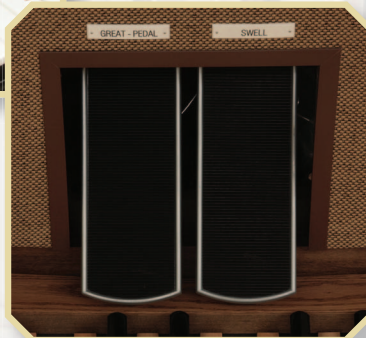

EXCELLENCE IS WORTH MORE

Allen organs®

INCOMPARABLE SOUND
LASTING QUALITY
UNPARALLELED SUPPORT

CHANCEL™ CF-4
27 Stops / Two-Manuals

Allen Organs CF-4 Specifications

- **Standard stop lists:** Classic Allen, English, French, Baroque
- **Optional stop list:** Wurlitzer Theatre stop list (in lieu of English)

PEDAL

16 BOURDON
 16 LIEBLICH GEDACKT (SW)
 8 OCTAVE
 8 FLÛTE
 4 CHORAL BASS (GT)
 16 POSAUNE
 4 CLAIRON
 GREAT TO PEDAL
 SWELL TO PEDAL
 MIDI ON PEDAL

SWELL

8 GEDACKT
 8 VIOLA POMPOSA
 8 VIOLA CELESTE
 4 OCTAVE GEIGEN
 4 TRAVERSE FLUTE
 2-2/3 NASARD
 2 PICCOLO
 1-3/5 TIERCE
 FOURNITURE IV
 16 BASSON
 8 TROMPETTE
 TREMULANT
 MIDI ON SWELL

GREAT

16 LIEBLICH GEDACKT (SW)
 8 DIAPASON
 8 HARMONIC FLUTE
 8 FLUTE CELESTE II
 4 OCTAVE
 4 SPITZFLÖTE
 2 FIFTEENTH
 MIXTURE IV
 CHIMES
 TREMULANT
 SWELL TO GREAT
 MIDI ON GREAT

GENERAL

ALTERNATE TUNING
 BASS COUPLER
 MELODY COUPLER
 TREMULANTS FULL

- **CONSOLE CONTROLLER™** - Multiple tunings and other advanced console features.

Features Include:

- **Virtual Acoustics™** - Exclusive spatial enhancement system
- **Stop Controls** - Efficient LED's standard
- **Capture Action** - Full functions with General and Divisional Pistons, and 4 memories
- **Other Pistons** - Set, Cancel
- **Expression** - Divided